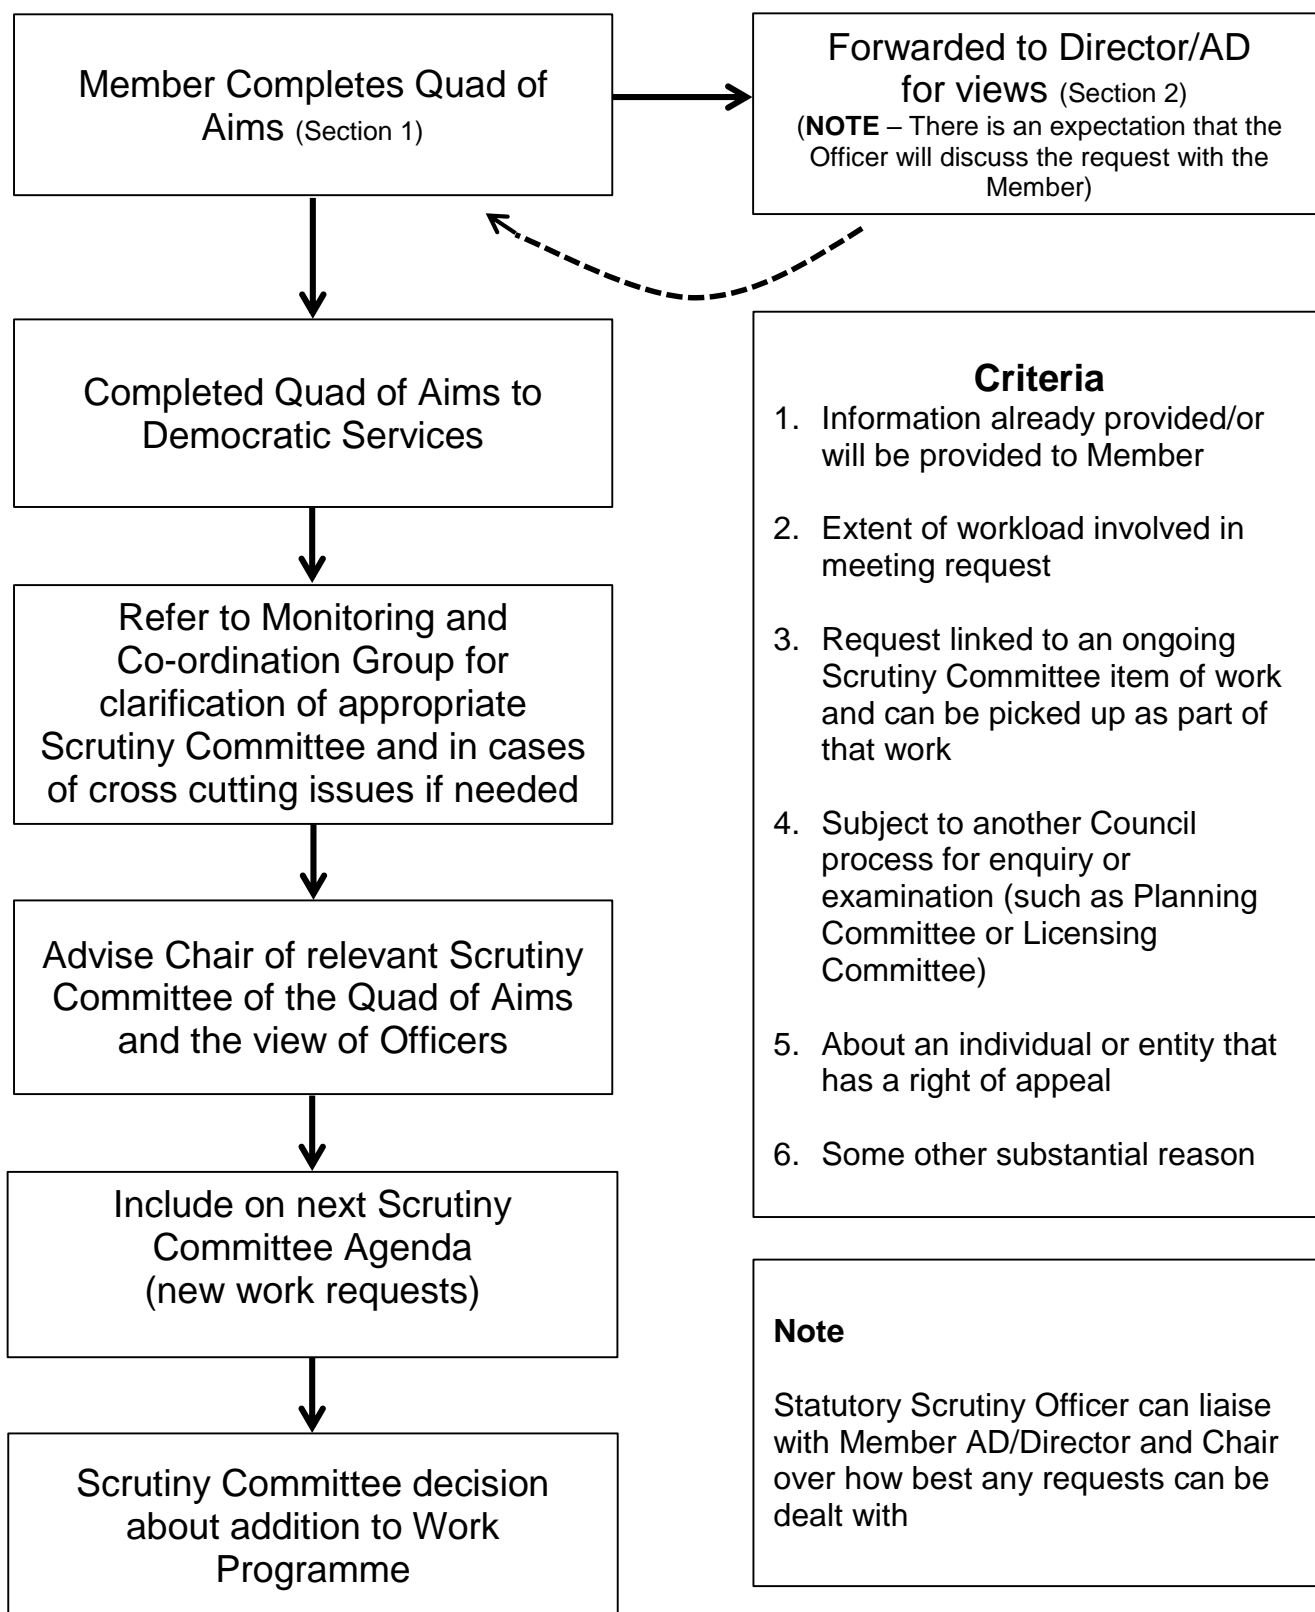

PROCESS FOR ADDING AN ITEM TO SCRUTINY COMMITTEE'S PREVIOUSLY APPROVED WORK PROGRAMME

PLEASE RETURN TO DEMOCRATIC SERVICES